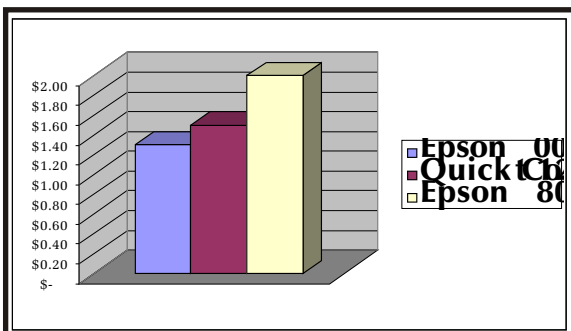

Killer Apps

- ✓ Soft L'ink
- ✓ Name Badges
- ✓ Photo Mugs
- ✓ Signage
- ✓ Mouse Pads
- ✓ Plaques
- ✓ Promo. Prod.
- ✓ And many, many more