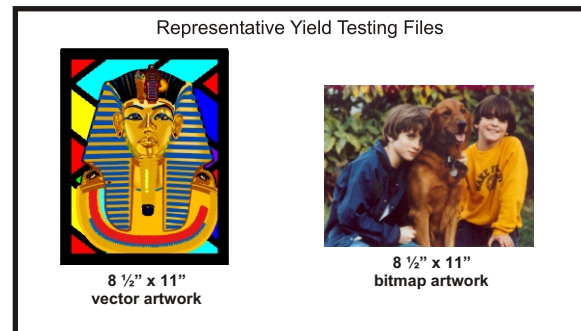

Killer Apps

- ✓ Soft L'ink
- ✓ Name Badges
- ✓ Photo Mugs
- ✓ Signage
- ✓ Mouse Pads
- ✓ Plaques
- ✓ Promo. Prod.
- ✓ And many, many more